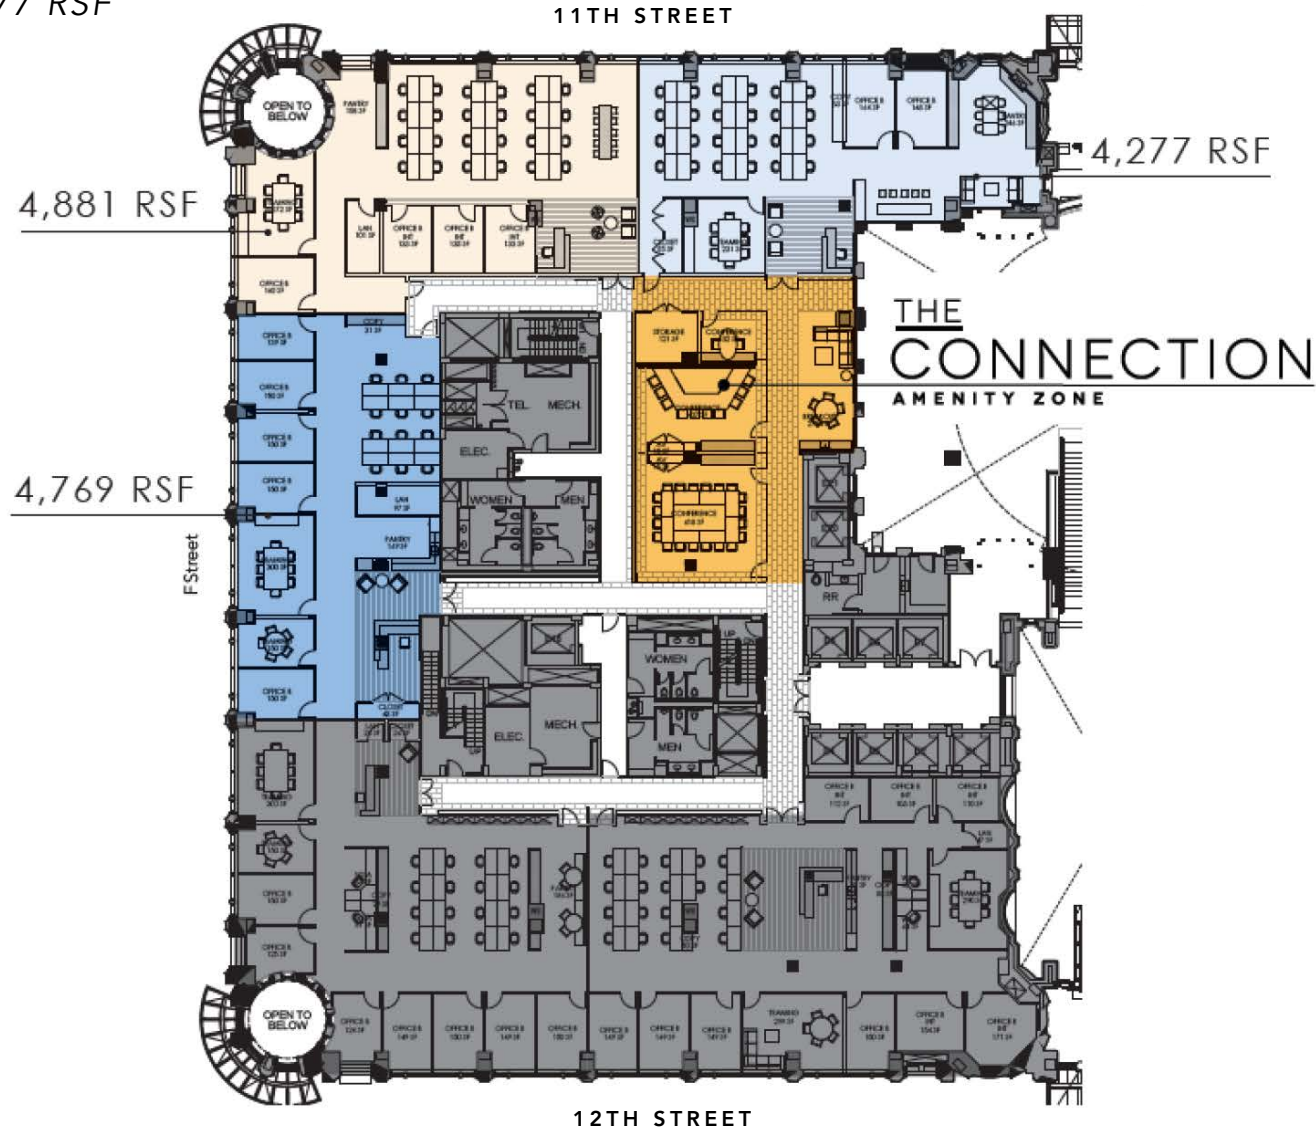

THE CONNECTION | 13,927 RSF

SUITE 220 | 4,769 RSF

SUITE 230 | 4,881 RSF

SUITE 240 | 4,277 RSF

**District
Center**
555 12th Street NW

Matt Pacinelli | matt.pacinelli@streamrealty.com | 202.595.1498

Andy Eichberg | andrew.eichberg@streamrealty.com | 301.980.0199