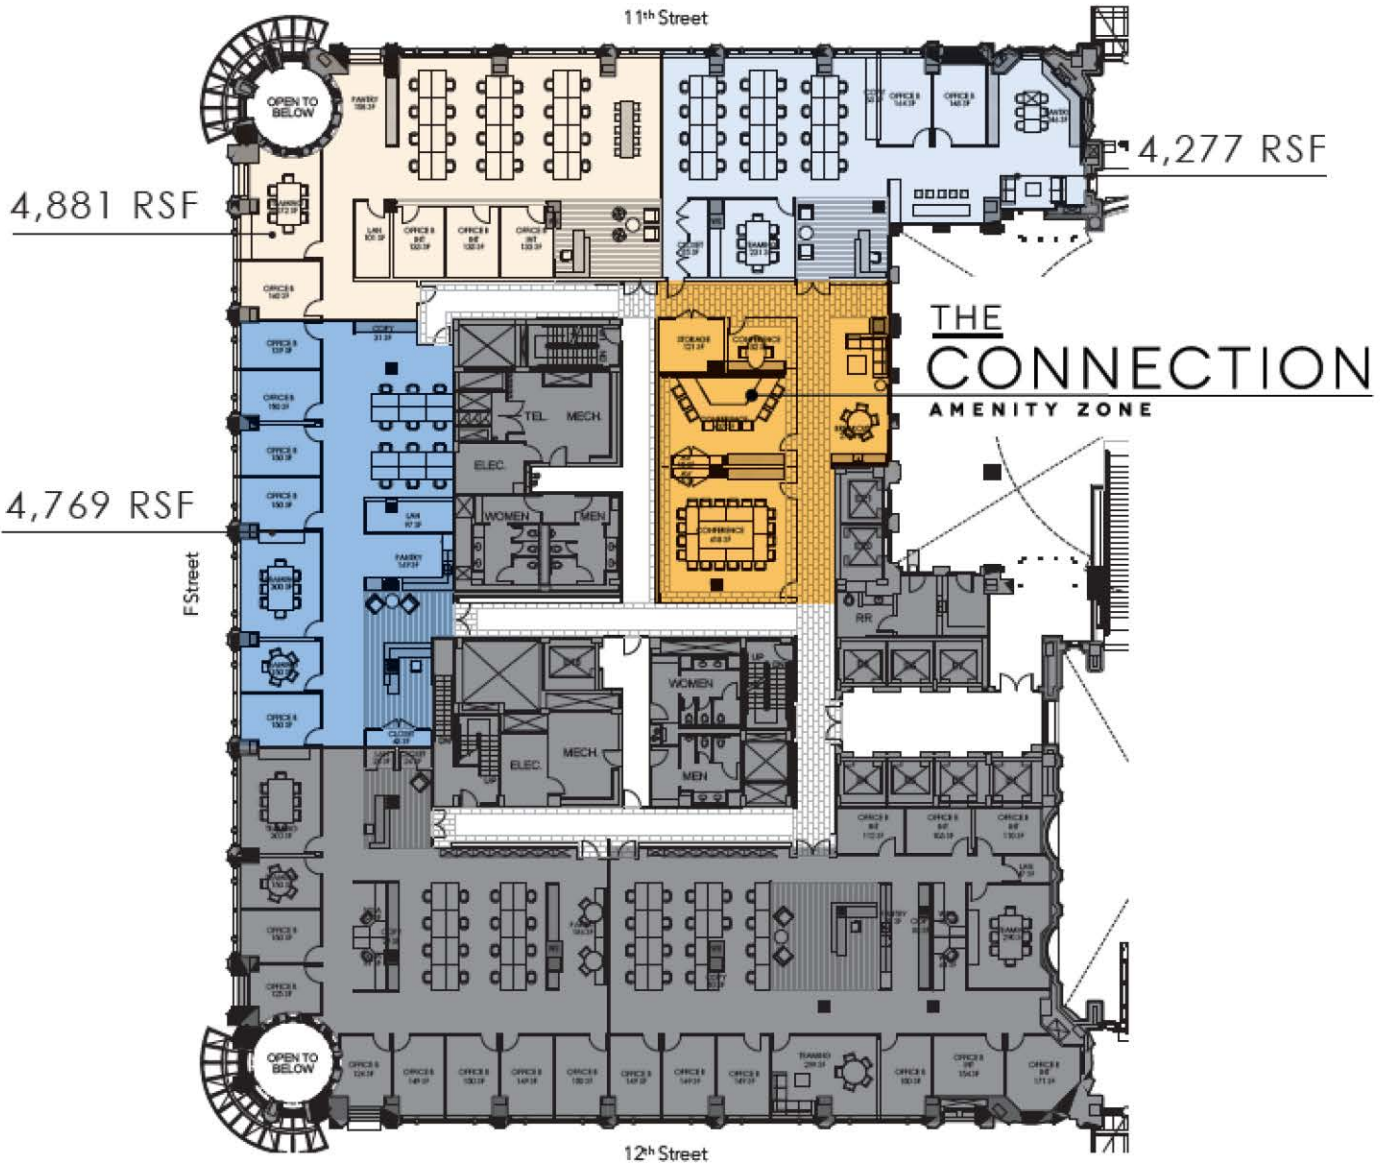

DC
DISTRICT CENTER

THE CONNECTION

SPEC SUITES &
EXCLUSIVE AMENITY ZONE

FEATURING PRIVATE CONFERENCE ROOM,
VIDEO CONFERENCE ROOM, MEETING ROOM,
AND LOUNGE